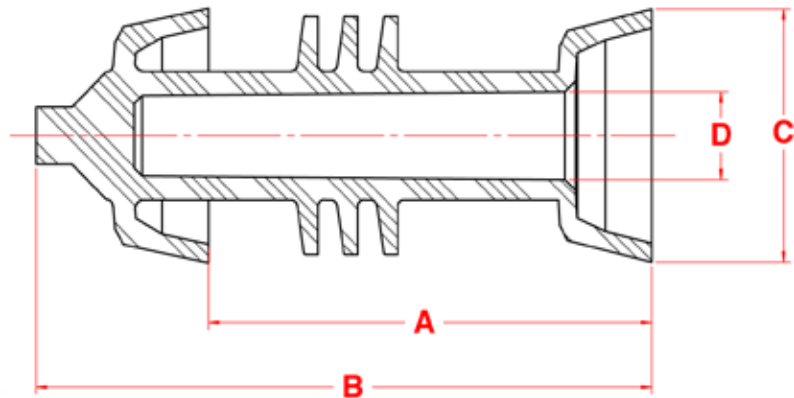

## HURRICANE I - solid cast

3-12" (76-305mm)

This one piece urethane cup/disc pig is light weight for maximum cleaning. The strategic placement of the cups and discs allows the pig to traverse tees and full opening valves.

Size	A	B	C	D	Weight	Part #
3"	5.750	7.750	3.375	1.000	1.00	74-0185-03
4"	7.375	9.625	4.500	1.500	1.70	74-0185-04
6"	10.125	13.125	6.500	2.000	5.20	74-0185-06
8"	13.125	17.500	8.625	2.875	13.10	74-0185-08
10"	16.000	20.500	10.750	3.750	21.20	74-0185-10
12"	20.500	23.000	12.625	4.625	48.10	74-0185-12

### Features:

- Solid cast urethane.
- Light weight.
- Available in different durometers.