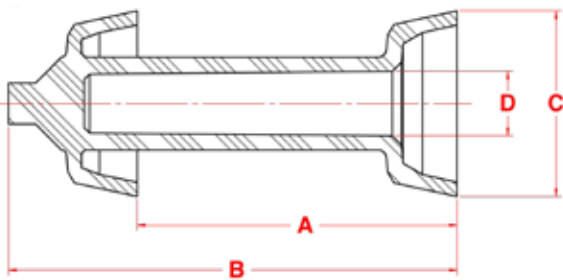

ALL URETHANE

HURRICANE II - solid cast

3-12" (76-305mm)

This one piece urethane cup pig is light weight for maximum cleaning. The strategic placement of the cup allows the pig to traverse tees and full opening valves.

Size	A	B	C	D	Weight	Part #
3"	6.250	7.875	3.375	1.000	0.80	74-0285-03
4"	8.000	9.750	4.500	1.500	1.40	74-0285-04
6"	10.750	13.000	6.500	2.000	3.70	74-0285-06
8"	14.000	16.750	8.625	2.875	9.70	74-0285-08
10"	16.000	20.500	10.750	3.750	21.20	74-0285-10
12"	20.500	23.000	12.625	4.625	48.10	74-0285-12

Features:

- Solid cast urethane.
- Light weight.
- Available in different durometers.

Options:

- Hollow or solid core.
- Variety of sizes.