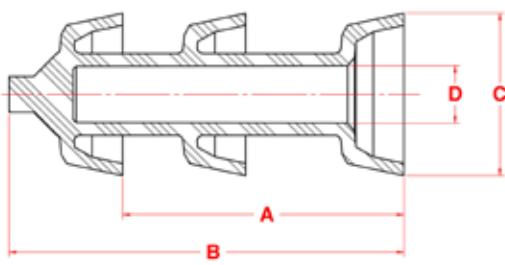

ALL URETHANE

HURRICANE III - solid cast

3-12" (76-305mm)

This one piece urethane cup pig is light weight for maximum cleaning. The strategic placement of the cups allows the pig to traverse tees and full opening valves.

Size	A	B	C	D	Weight	Part #
3"	5.750	7.750	3.440	1.000	1.00	74-0385-03
4"	7.125	9.625	4.500	1.500	1.80	74-0385-04
6"	9.875	12.500	6.500	2.000	4.60	74-0385-06
8"	12.375	16.250	8.630	2.875	11.50	74-0385-08
10"	15.750	20.750	10.750	3.750	19.30	74-0385-10
12"	20.500	23.000	12.625	4.625	48.10	74-0385-12

Features:

- Solid cast urethane.
- Light weight.
- Available in different durometers.

Options:

- Solid core.
- Variety of sizes.